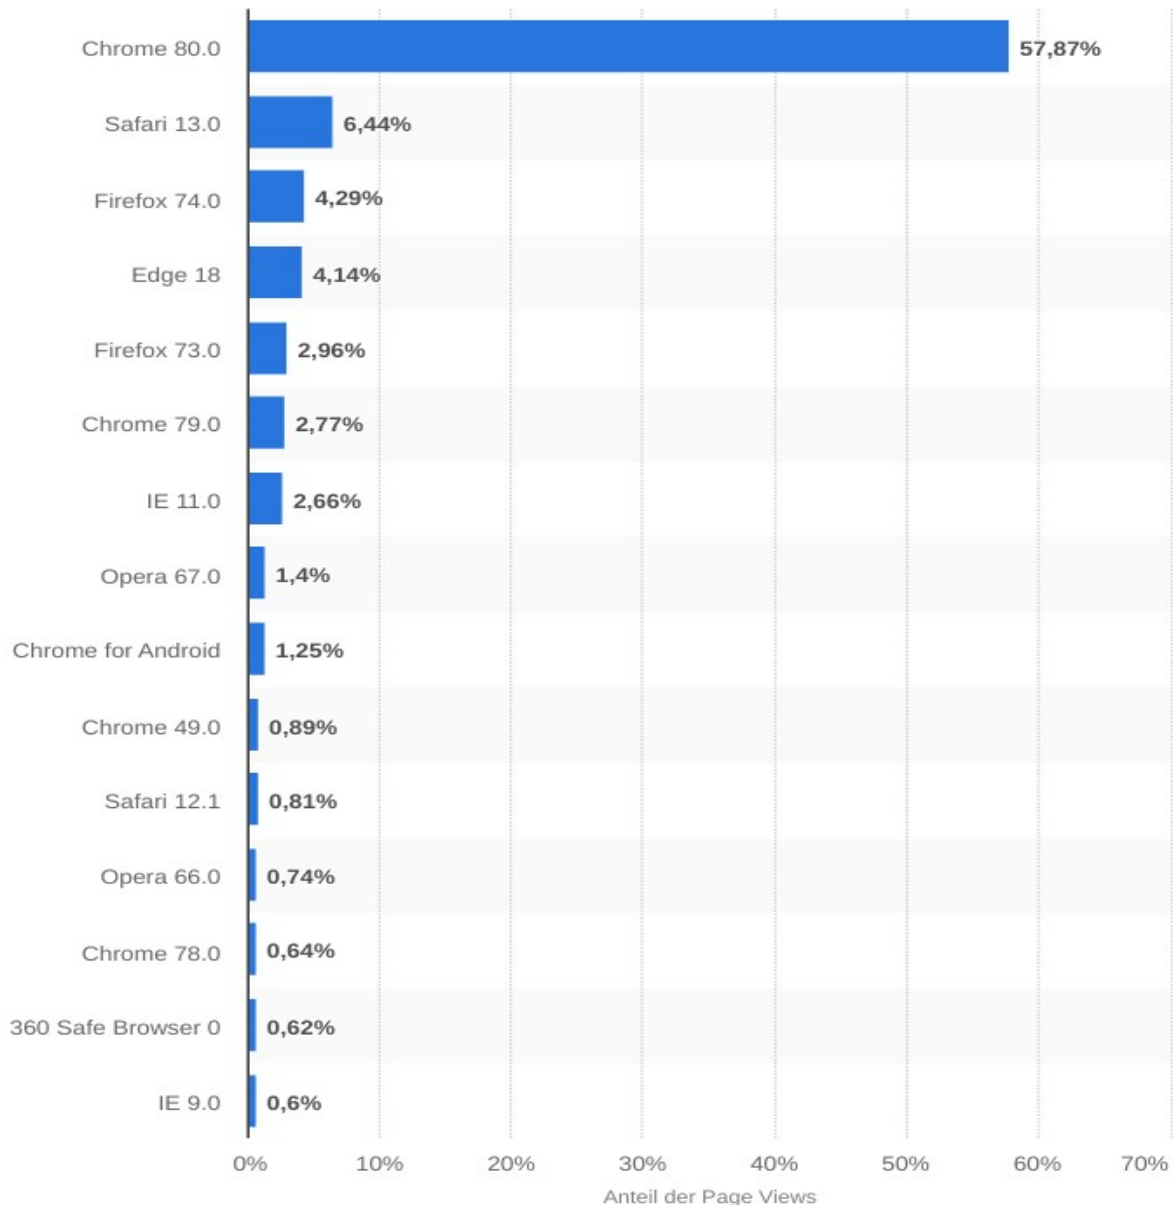

The following browsers are supported from AE software version G-3.0.1:

Edge 79+ Chrome 69+ Opera 64+ Chrome for Android 81+ Samsung Internet 10+

64.7% of the browsers used worldwide and 58.5% of the browsers used in Germany are supported, as the two graphs below from de.statista.com show. The global share of Firefox is only 7.3%.