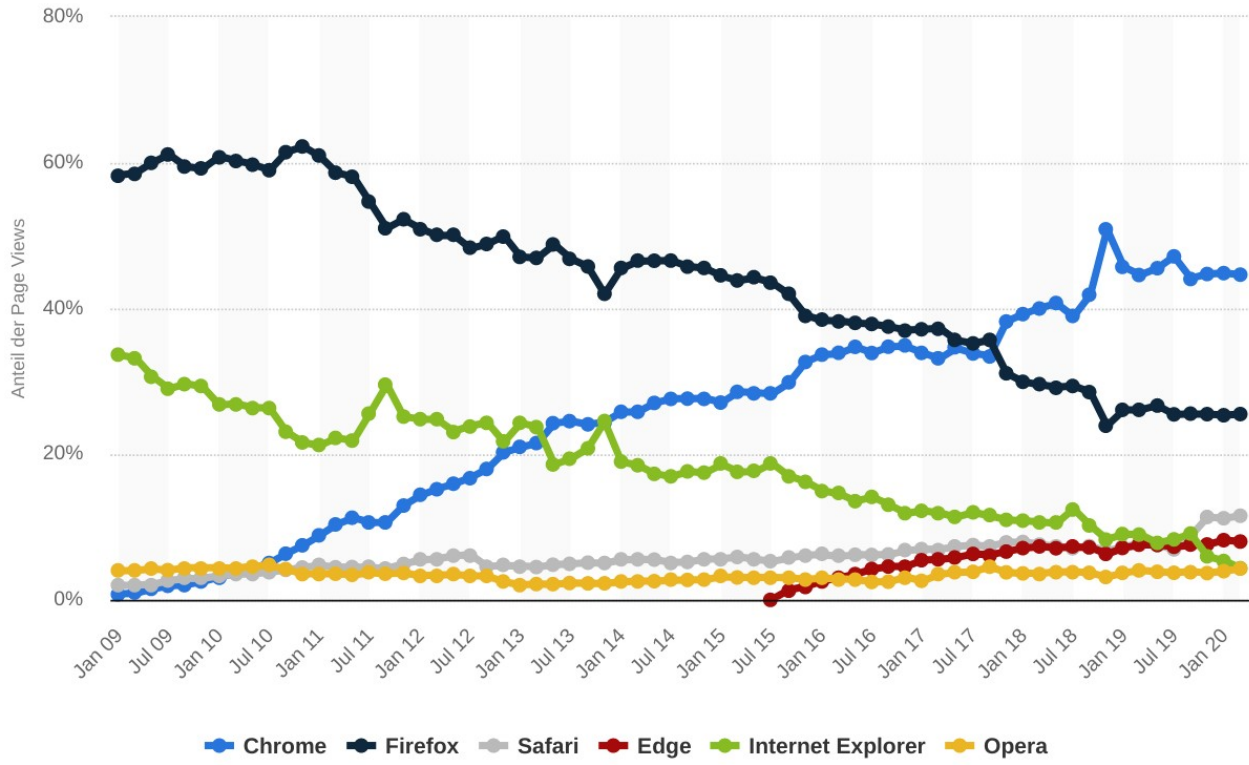

Browsers used in Germany